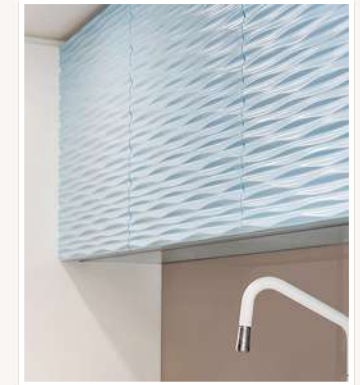

CONTACT US

80 Redfern Street
Wetherill Park NSW 2164

(02) 9725 4444
(02) 9725 4777

sales@sydneydoors.com.au
www.sydneydoors.com.au